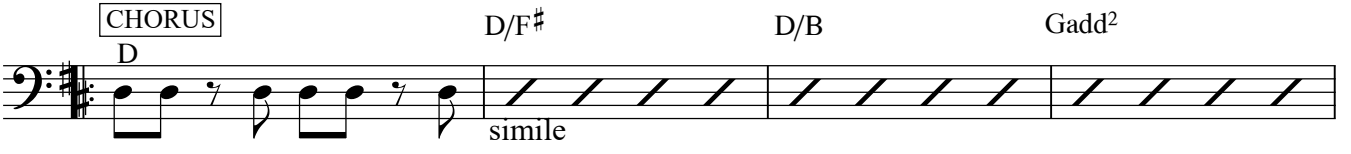

CHORUS

CHORUS

D D/F# D/B Gadd2

D